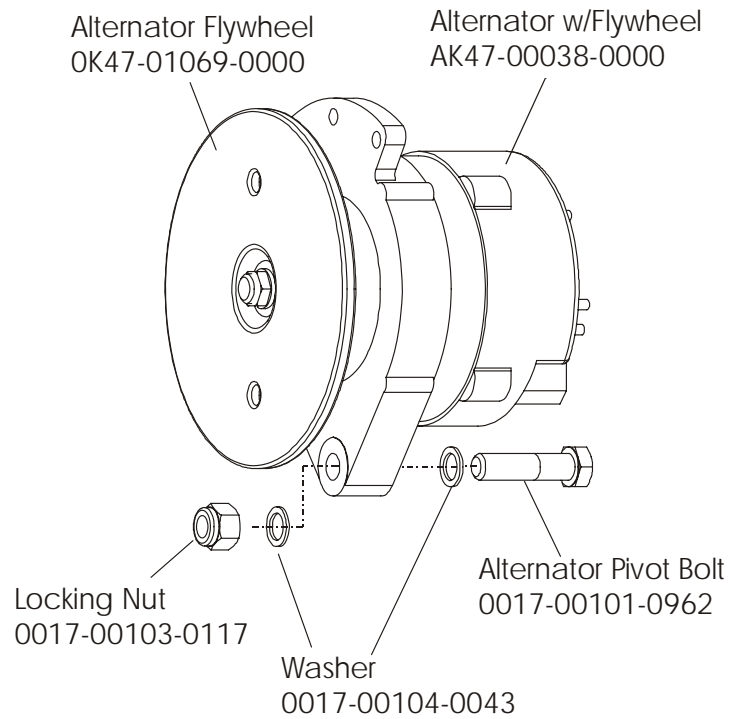

LifeFitness

ARCTIC SILVER 95Si Stairclimber

Customer Support Services
PARTS MANUAL rev 09 Sep 2008

	Page
Console Components.....	4
Frame Components	5
Shrouds and Pedal Tube.....	6
Pedal Assembly	7
Clutch/Shaft/Pulley Assembly	8
Left Clutch Assembly	9
Crossover Pulley Assembly.....	10
Alternator Assembly	11
Guide Rollers.....	12
Power Control Board and Resistors	13
Polar Receiver Assembly	14
Cables.....	15

Description	Part No.
Operation Manual	M051-00K47-A025
Hardware Bag	AK47-00106-0000
Touch-up Paint: Spray Can 0.5 oz. Bottle w/Applicator 0.33 oz. pen	0017-00008-0204 0017-00008-0205 0017-00008-0206
Service Manual	M051-00K47-A013

ARCTIC SILVER 95Si
Shrouds and Pedal Tube

95S-0XXX-02
S/N ACF10000 and up

Description	Part No.
Domestic 120/60 Battery Charge w/Cord	118E-00001-0165
Universal Battery Charger w/o Line Cord	118E-00001-0166
Line Cord 220V/60Hz	0017-00003-0704
Line Cord 100V/50Hz	
Line Cord 240+	0017-00003-0918
Line Cord 220V/50Hz	0017-00003-0691
Line Cord 200V/50Hz	
Line Cord 230V/50Hz	